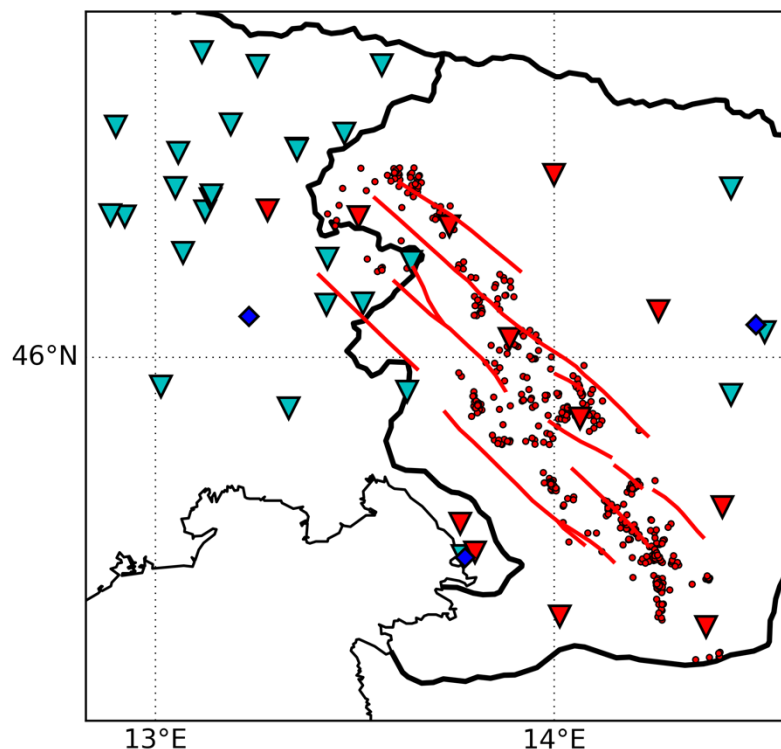

Supplementary material:

Map-view and cross-section videos:

IB_2010.gif shows map-view of the September 2010 3 mainshock-aftershock sequences as they were migrating from N towards S in time.

IB_2010_cs.gif shows a cross section in the same direction as the main cross sections in the paper. We can observe a time migration from deep to shallow.

We computed the grid size using 0.5 km node size and performed relocation Oct-Tree Sampling Algorithm.

After we obtained new locations we performed a relative relocation of clusters of events using latest version of HypoDD software which enables usage of 3d velocity models. We relocated each swarm and mainshock aftershock sequence using the 3d velocity model of Guidarelli et al. 2017. Input for the HypoDD were P and S arrival times of detected events using EQCorrscan software, which already give corrected times by using cross-correlation of master and slave event. Because of this, there is no need in using differential time input for the events.

Figure S 1: In the map of the region of interest, station used for matched-filter detection of earthquakes are represented in red, while the station used only in STA/LTA and manual inspection of waveforms are shown in cyan. Red lines represent the active faults of western Slovenia and red dots the locations of the templates used for matched-filter detection of earthquakes.

Figure S 3: Top figure shows earthquake activity through time perpendicular to the system of active faults in western Slovenia, coloured according to the active fault. The histogram represent total number of earthquakes per month of selected fault. Bottom figure is the same as top, but only for the time from 2009 to 2011 when the investigated migration of swarms and mainshocks happened.