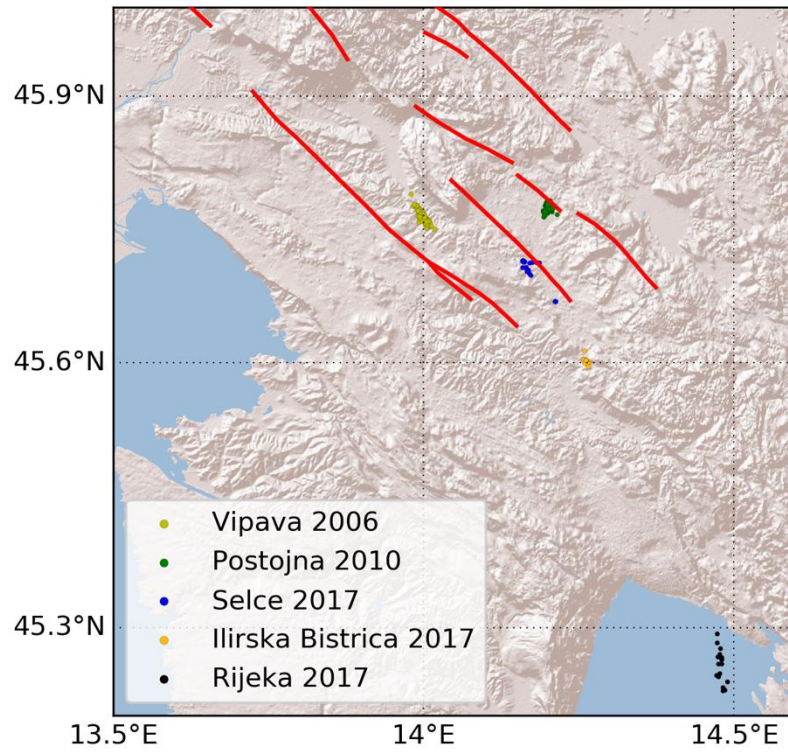

Figure S 3: Top figure shows earthquake activity through time perpendicular to the system of active faults in western Slovenia, coloured according to the active fault. The histogram represent total number of earthquakes per month of selected fault. Bottom figure is the same as top, but only for the time from 2009 to 2011 when the investigated migration of swarms and mainshocks happened.

Figure S 6: ΔCFS as computed using the same parameters as for normal and shear stresses. We used $\mu = 0.4$ for the left figure and $\mu = 0.8$ for right figure. We can observe that change in normal stresses and unclamping of the faults better explains earthquake activity along the active fault of western Slovenia.

Figure S 7: Magnitude of completeness for the individual swarms observed along the active faults of western Slovenia. a) Vipava swarm 2006, b) Postojna swarm 2010, c) Selce swarm 2017, d) Ilirska Bistrica swarm 2017 and e) Rijeka swarm 2017.

Figure S 8: Location and timings of the swarms discussed in the Swarms section of the paper. As mentioned in the paper, swarms are present only in the central and southern part of the fault system along all the faults.