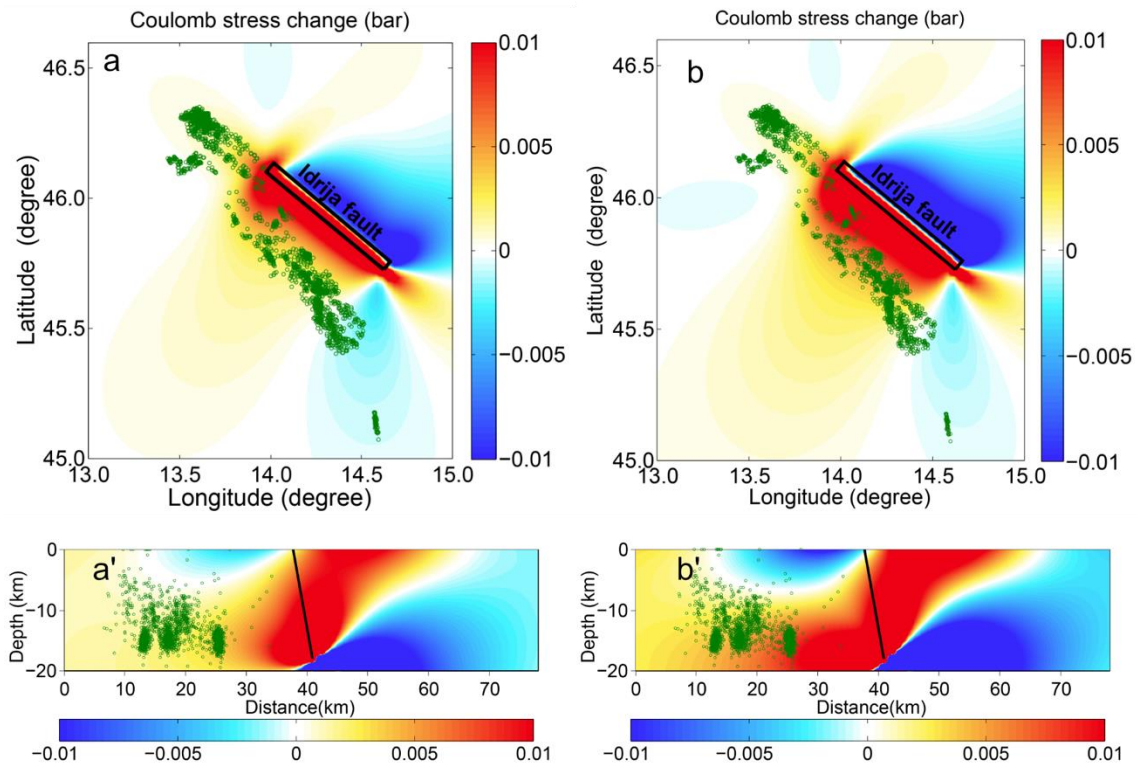

Figure S 3: Top figure shows earthquake activity through time perpendicular to the system of active faults in western Slovenia, coloured according to the active fault. The histogram represent total number of earthquakes per month of selected fault. Bottom figure is the same as top, but only for the time from 2009 to 2011 when the investigated migration of swarms and mainshocks happened.

Figure S 4: Comparison between 1D IASP91 velocity model (black) used for initial locations and 3D model used for relocation of earthquakes. 3D model is slightly faster in the shallow part, resulting in slightly deeper locations of relocated earthquakes. Different colours of the 3D velocity model represent different sub-areas of the original regional model.

Figure S 5: Left figure represents horizontal errors of earthquakes located using IASP91 (green) model and 3D velocity model (blue). As observed in the figure, the horizontal errors do not change drastically. Right figure shows vertical errors using IASP91 model (green) and 3D model (blue). We observe lowering of the errors after relocation.

Figure S 6: ΔCFS as computed using the same parameters as for normal and shear stresses. We used $\mu = 0.4$ for the left figure and $\mu = 0.8$ for right figure. We can observe that change in normal stresses and unclamping of the faults better explains earthquake activity along the active fault of western Slovenia.