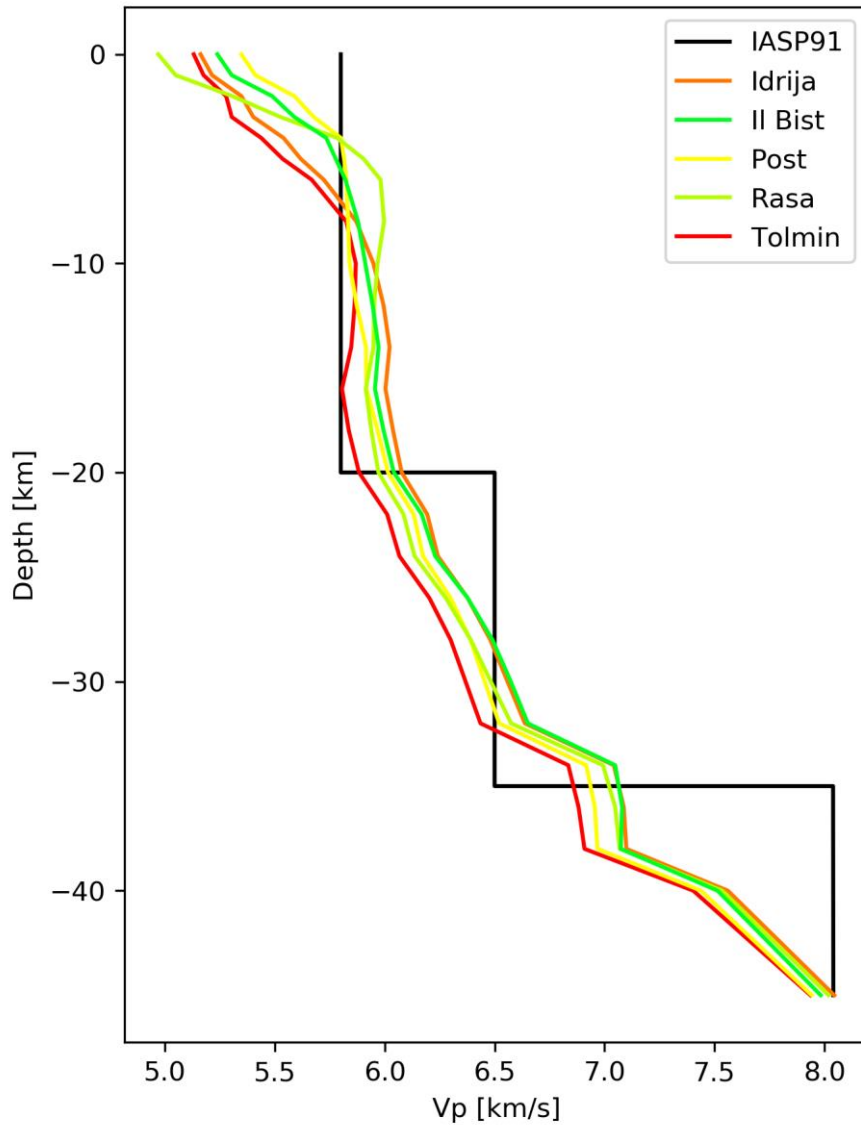

Figure S 1: In the map of the region of interest, station used for matched-filter detection of earthquakes are represented in red, while the station used only in STA/LTA and manual inspection of waveforms are shown in cyan. Red lines represent the active faults of western Slovenia and red dots the locations of the templates used for matched-filter detection of earthquakes.

Figure S 3: Top figure shows earthquake activity through time perpendicular to the system of active faults in western Slovenia, coloured according to the active fault. The histogram represent total number of earthquakes per month of selected fault. Bottom figure is the same as top, but only for the time from 2009 to 2011 when the investigated migration of swarms and mainshocks happened.

Figure S 4: Comparison between 1D IASP91 velocity model (black) used for initial locations and 3D model used for relocation of earthquakes. 3D model is slightly faster in the shallow part, resulting in slightly deeper locations of relocated earthquakes. Different colours of the 3D velocity model represent different sub-areas of the original regional model.

Figure S 5: Left figure represents horizontal errors of earthquakes located using IASP91 (green) model and 3D velocity model (blue). As observed in the figure, the horizontal errors do not change drastically. Right figure shows vertical errors using IASP91 model (green) and 3D model (blue). We observe lowering of the errors after relocation.